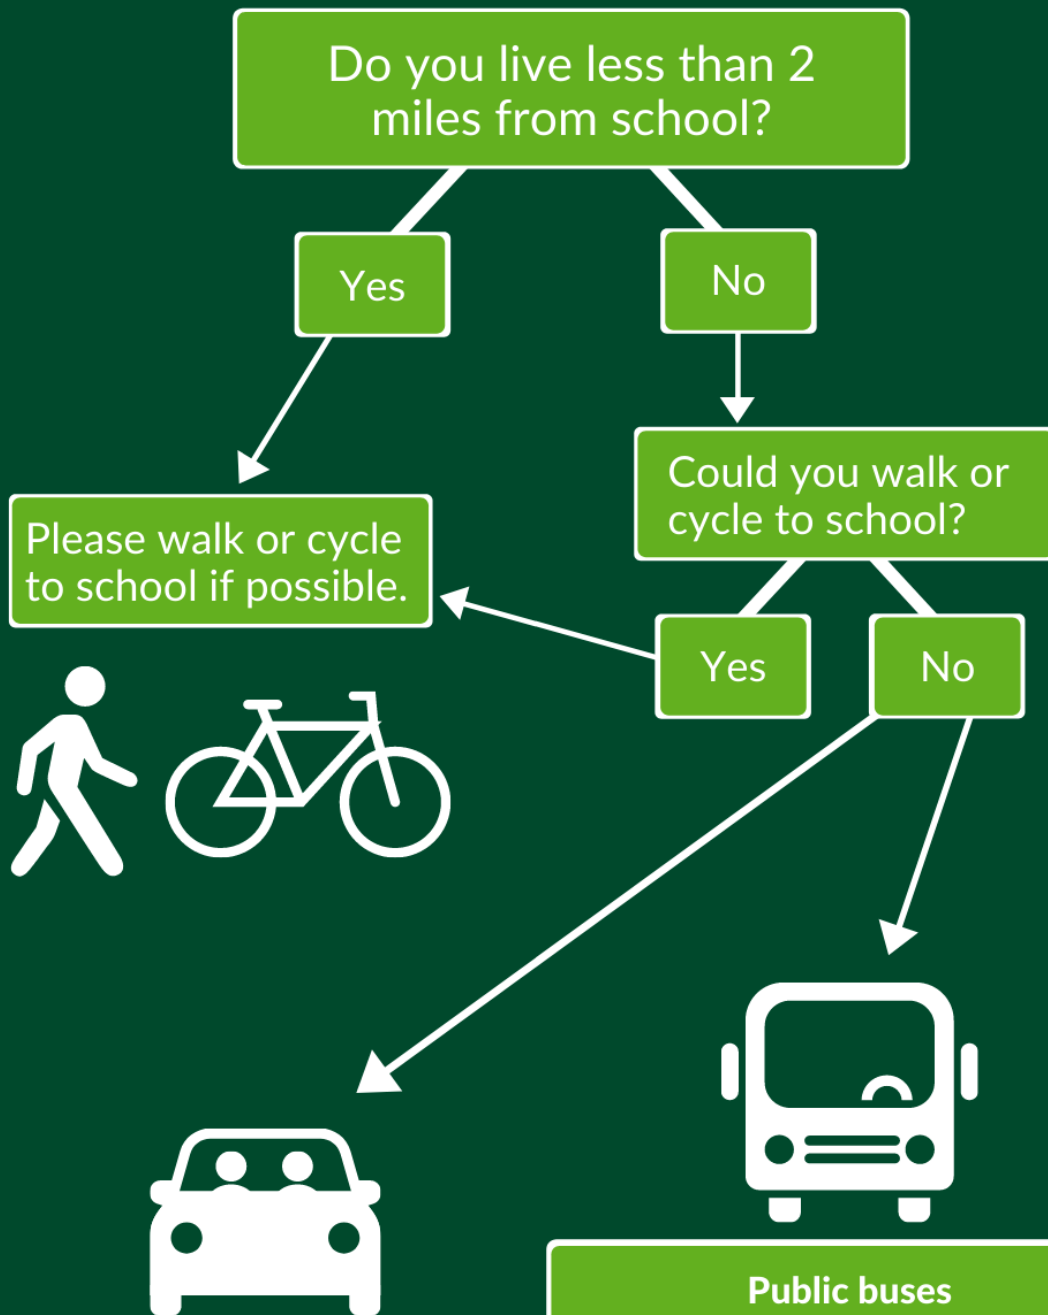

# Getting to school in September

- Please don't park too close to school
- Please walk the last part of your journey if possible, to minimise congestion and improve safety around schools

## Public buses

- face coverings should be worn
- wash hands and carry hand sanitiser if possible
- social distancing

## School buses

- face coverings should be worn
- wash hands and carry hand sanitiser if possible